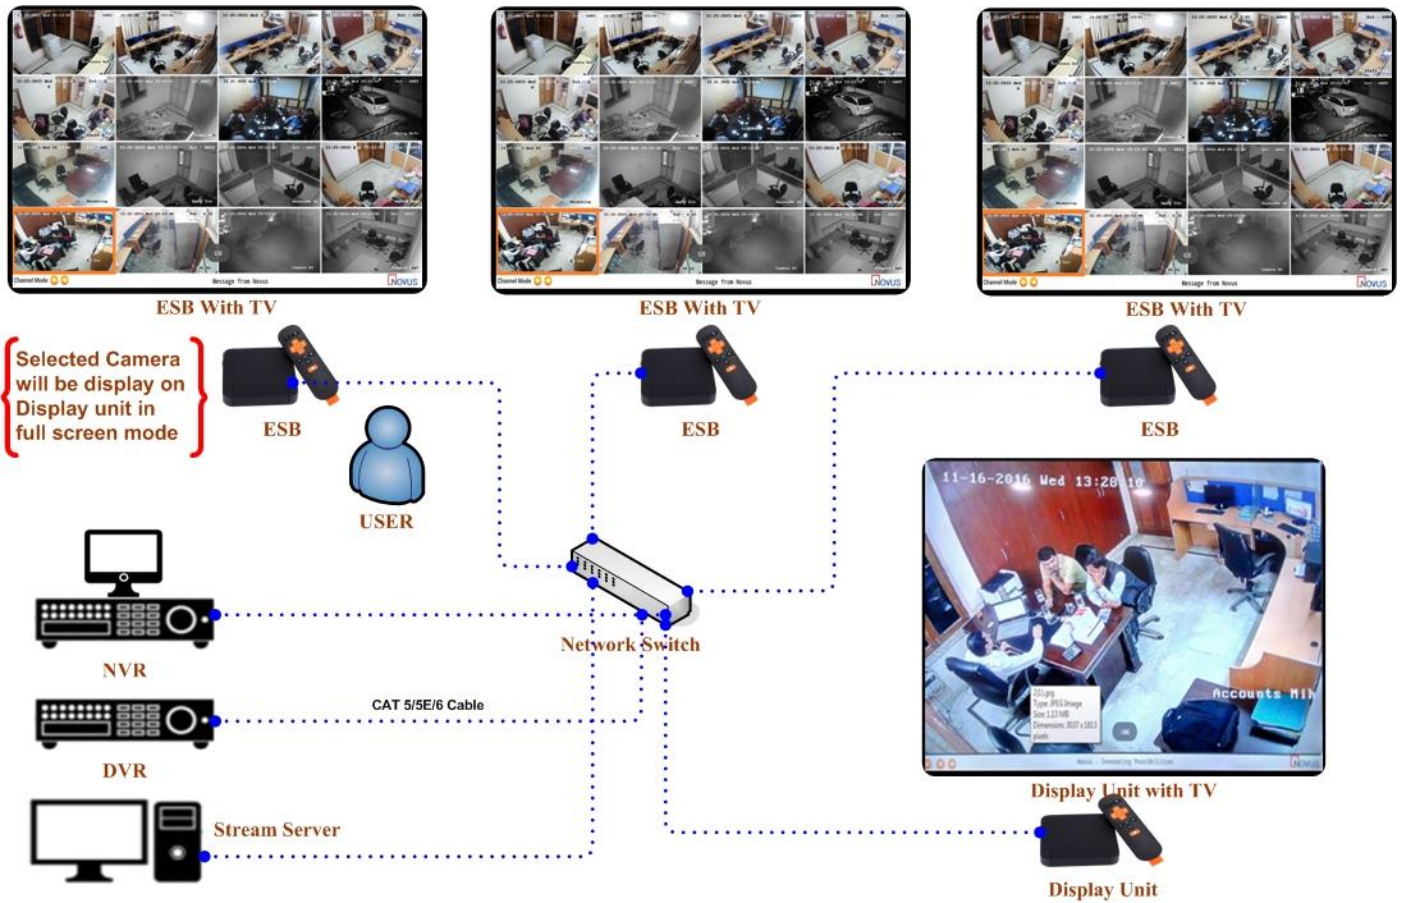

Network Architecture:

Disclaimer: Brief product specifications are mentioned, that may change without prior notice, please check with OEM before purchase. Images are shown for reference only; actual product may differ due to product enhancement.

E-Mail - sales@novusapl.com

www.novusapl.com